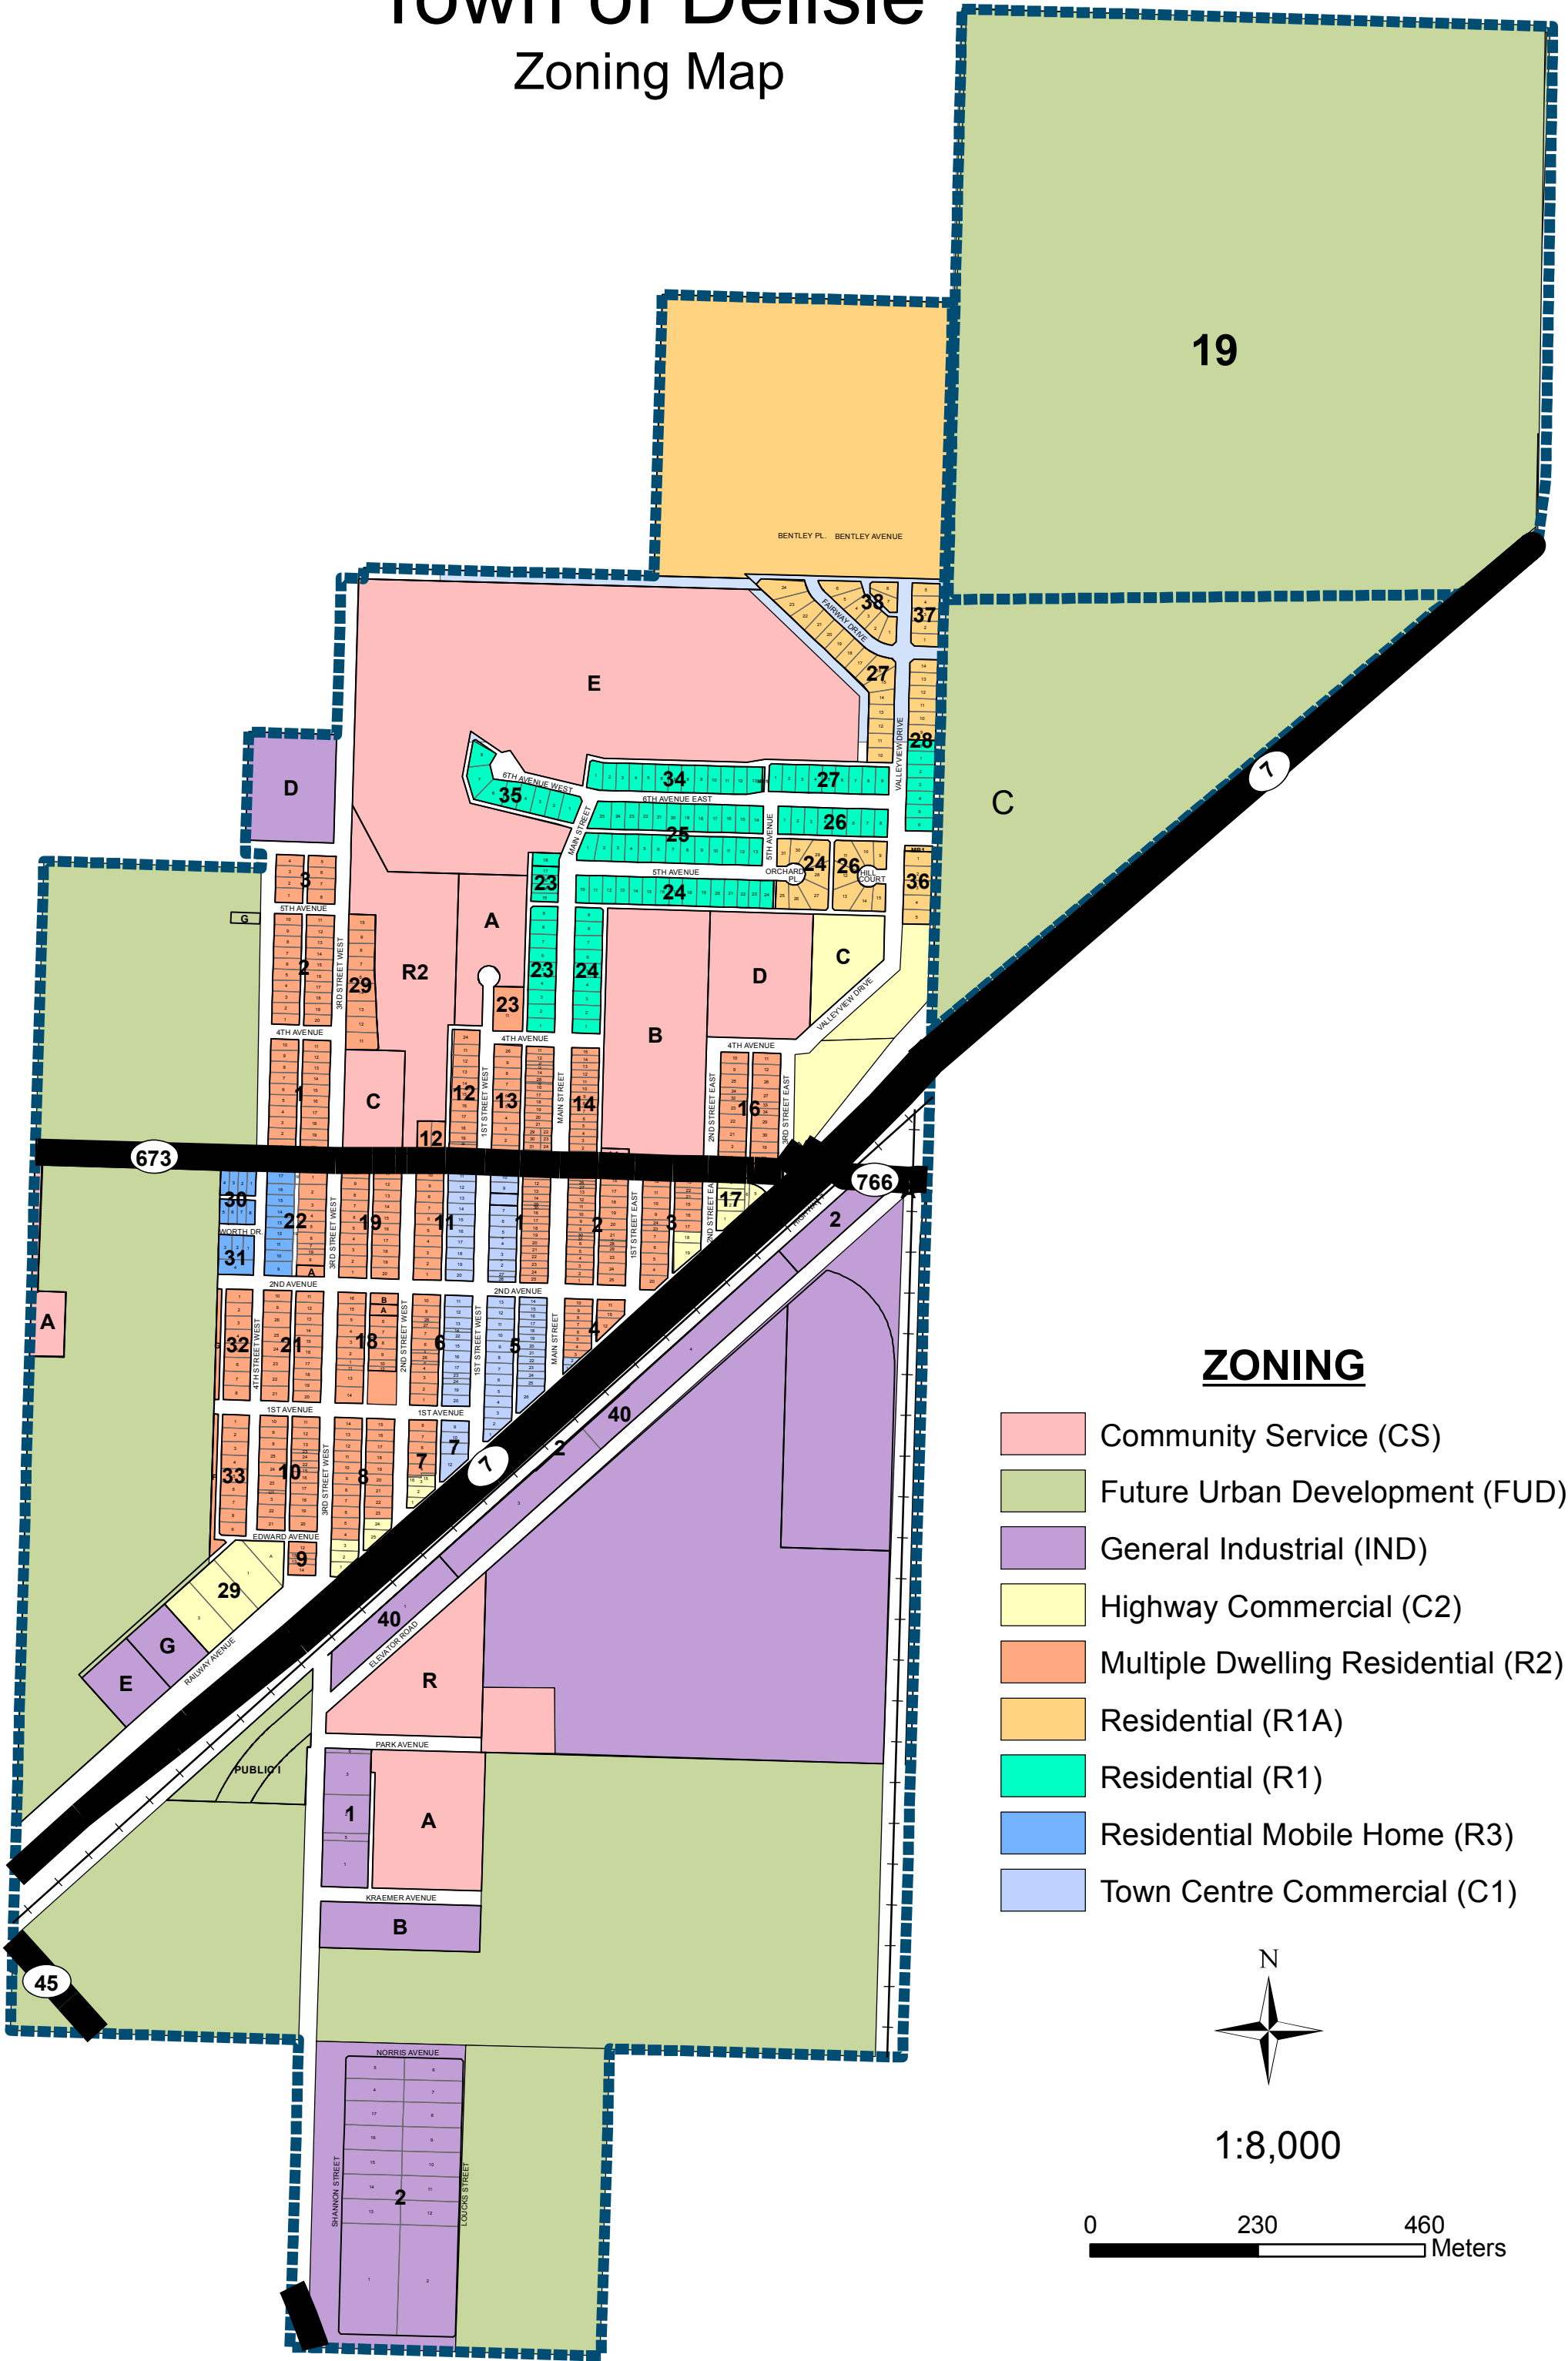

Town of Delisle Zoning Map

ZONING

- Community Service (CS)
- Future Urban Development (FUD)
- General Industrial (IND)
- Highway Commercial (C2)
- Multiple Dwelling Residential (R2)
- Residential (R1A)
- Residential (R1)
- Residential Mobile Home (R3)
- Town Centre Commercial (C1)

1:8,000

0 230 460 Meters